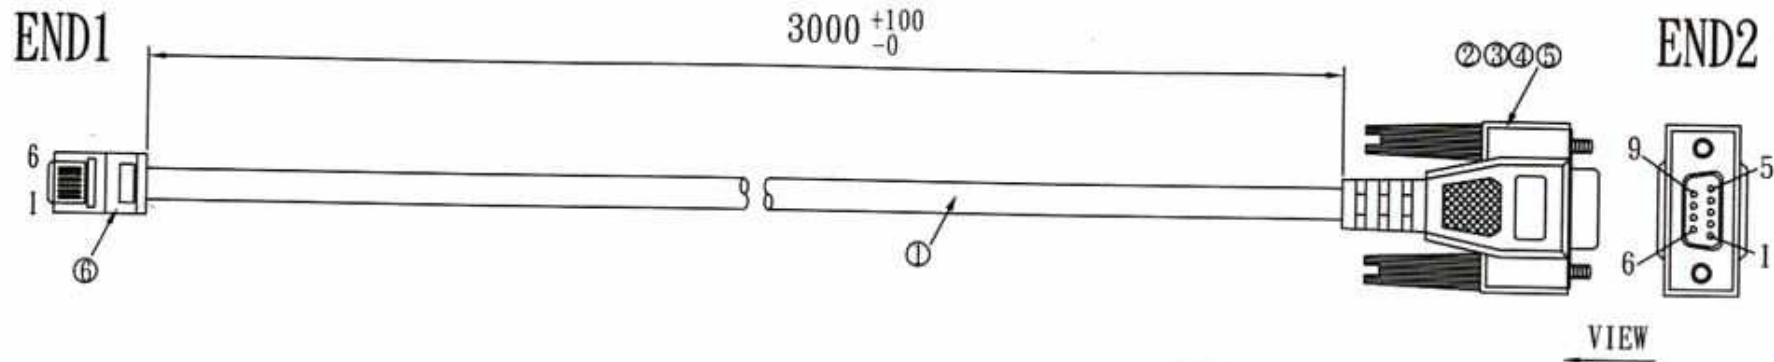

	REVISED	DATE	APP.
△			
△			

接線表

END1	END2	COLOUR
1	8	WHITE
2	5	BLACK
3	2	RED
4	3	GREEN
5	5	YELLOW
6	7	BLUE

E: 2.5x140MM	1	WHITE		
DULAR: 6P6C 水晶頭	1	CLEAR		
TSIDE MOLDING: PVC 45P 插頭料	25G	BLACK		
SIDE MOLDING: PE料	18G	CLEAR		
40 L=48MM THUMBSCREW (螺絲棒)	2			
3/9P FEMALE (BLACK PLISTIC)	1			
RE: NON-UL 28AWG(7/0.12)x6C+AL O.D=4.0MM L=3090±5MM	1	BLACK		
DESCRIPTION	QTY	COLOR	VENDOR	REMARK

ISSUE: A	TITLE: DB 9PF TO 6P6C US PLUG		
SHEET: 1/1	SIZE: A4	CUSTOMER:<COMPLAD>	CUSTOMER P/N: 504F010030
SCALE 1:1	UNIT: MM	飛盟電子通訊配件有限公司 FAMOS TECHNOLOGY (CHINA) CO., LTD. FONITECH INDUSTRIAL CO., LTD. (TAIPEI)	
DRAW: POBO	DATE: 07-19-05		
CHECK:	APPROVE:		