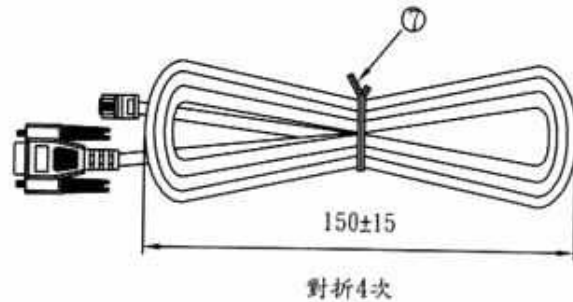

	REVISED	DATE	APP.
△			
△			

接線表

END1	END2	COLOUR
1	8	WHITE
2	5	BLACK
3	2	RED
4	3	GREEN
5	5	YELLOW
6	7	BLUE

E: 2.5x140MM	1	WHITE		
DULAR: 6P6C 水晶頭	1	CLEAR		
TSIDE MOLDING: PVC 45P 插頭料	25G	BLACK		
SIDE MOLDING: PE料	18G	CLEAR		
40 L=48MM THUMBSCREW (螺絲棒)	2			
3/9P FEMALE (BLACK PLISTIC)	1			
RE: NON-UL 28AWG(7/0.12)x6C+AL O.D=4.0MM L=3090±5MM	1	BLACK		
DESCRIPTION	QTY	COLOR	VENDOR	REMARK

ISSUE: A	TITLE: DB 9PF TO 6P6C US PLUG		
SHEET: 1/1	SIZE: A4	CUSTOMER:<COMPLAD>	CUSTOMER P/N: 504F010030
SCALE 1:1	UNIT: MM	飛盟電子通訊配件有限公司 FAMOS TECHNOLOGY (CHINA) CO., LTD. FONITECH INDUSTRIAL CO., LTD. (TAIPEI)	
DRAW: POBO	DATE: 07-19-05		
CHECK:	APPROVE:		